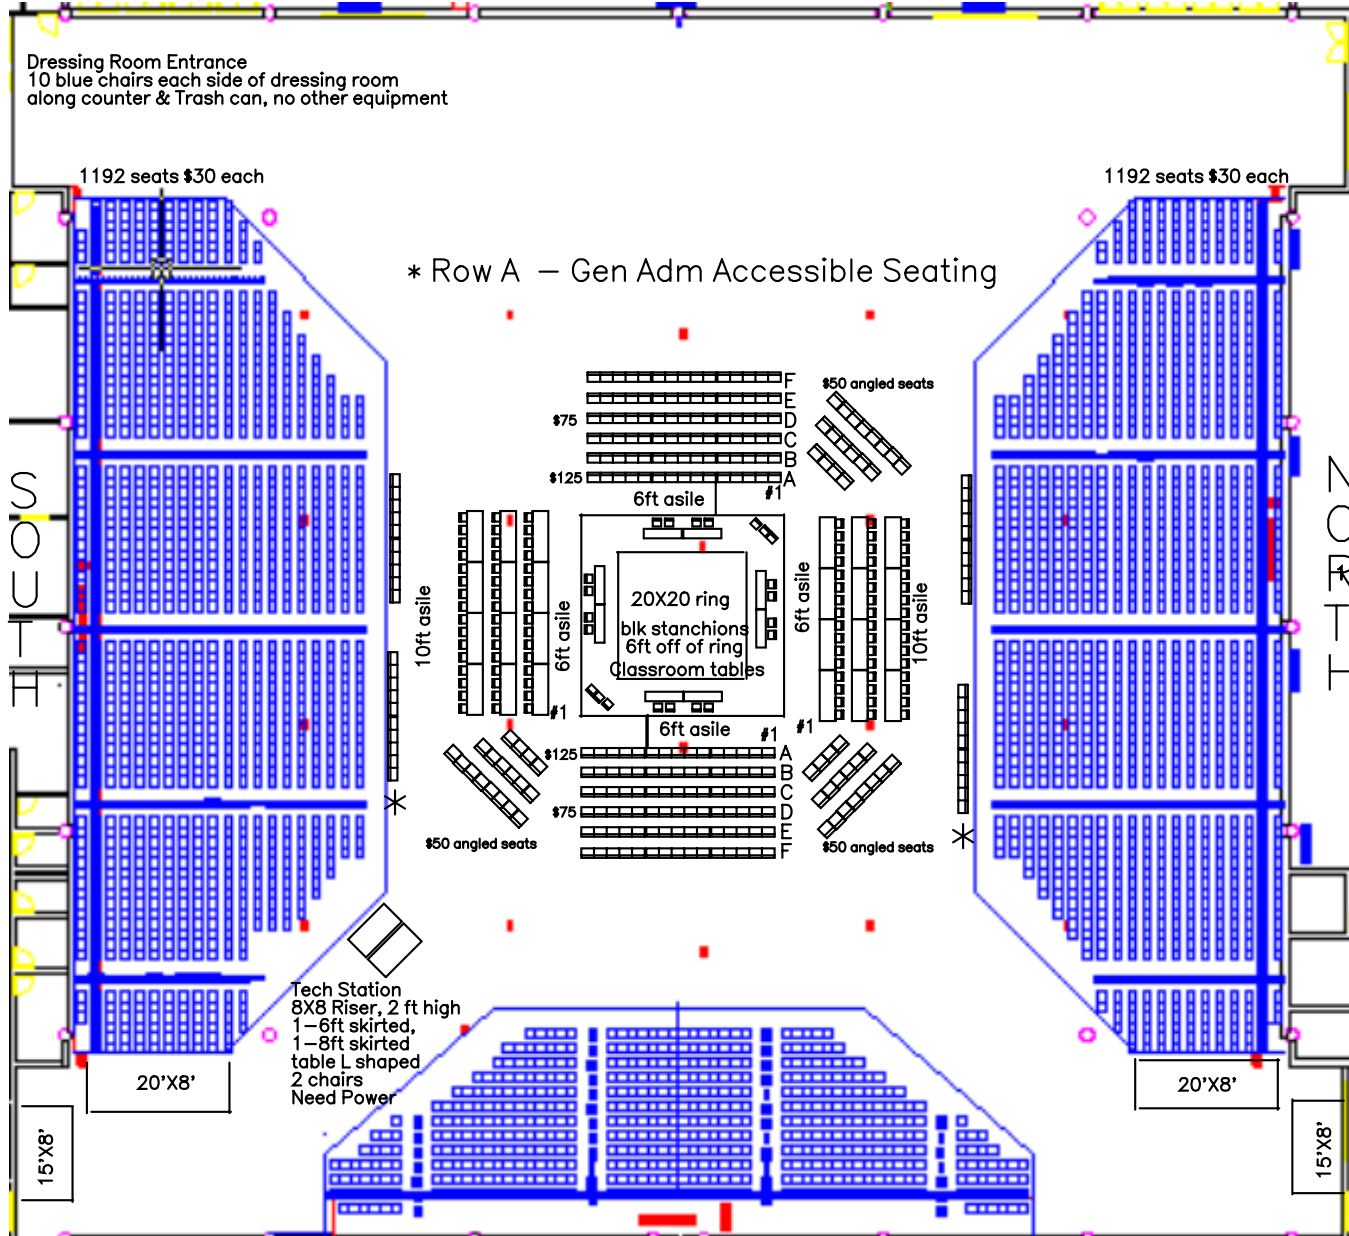

Dressing Room Entrance
 10 blue chairs each side of dressing room
 along counter & Trash can, no other equipment

1192 seats \$30 each

1192 seats \$30 each

* Row A – Gen Adm Accessible Seating

Bradenton Area
 Convention Center

Muay Thai

SIGNATURE OF LAYOUT APPROVAL _____

DO NOT SET EAST BLEACHERS

DATE APPROVED _____

Date: April 23, 2016
 Location: Center Hall
 Event Manager: Sable Santana